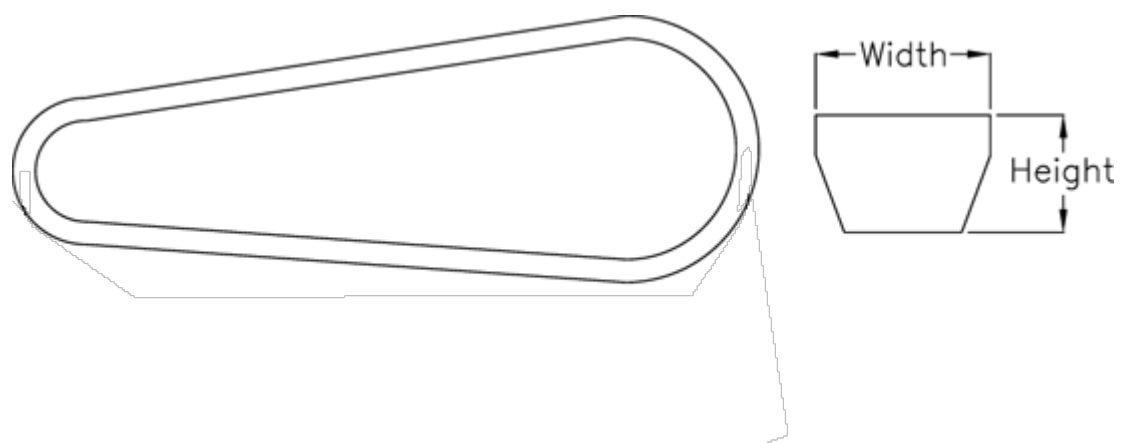

Data Sheet

Article number: 601962562482

Description: Gates V-belt SPA 2482 Ld 2482
DELTA NARROW

Measures

Datum length =	2482
Height =	10
Width =	13